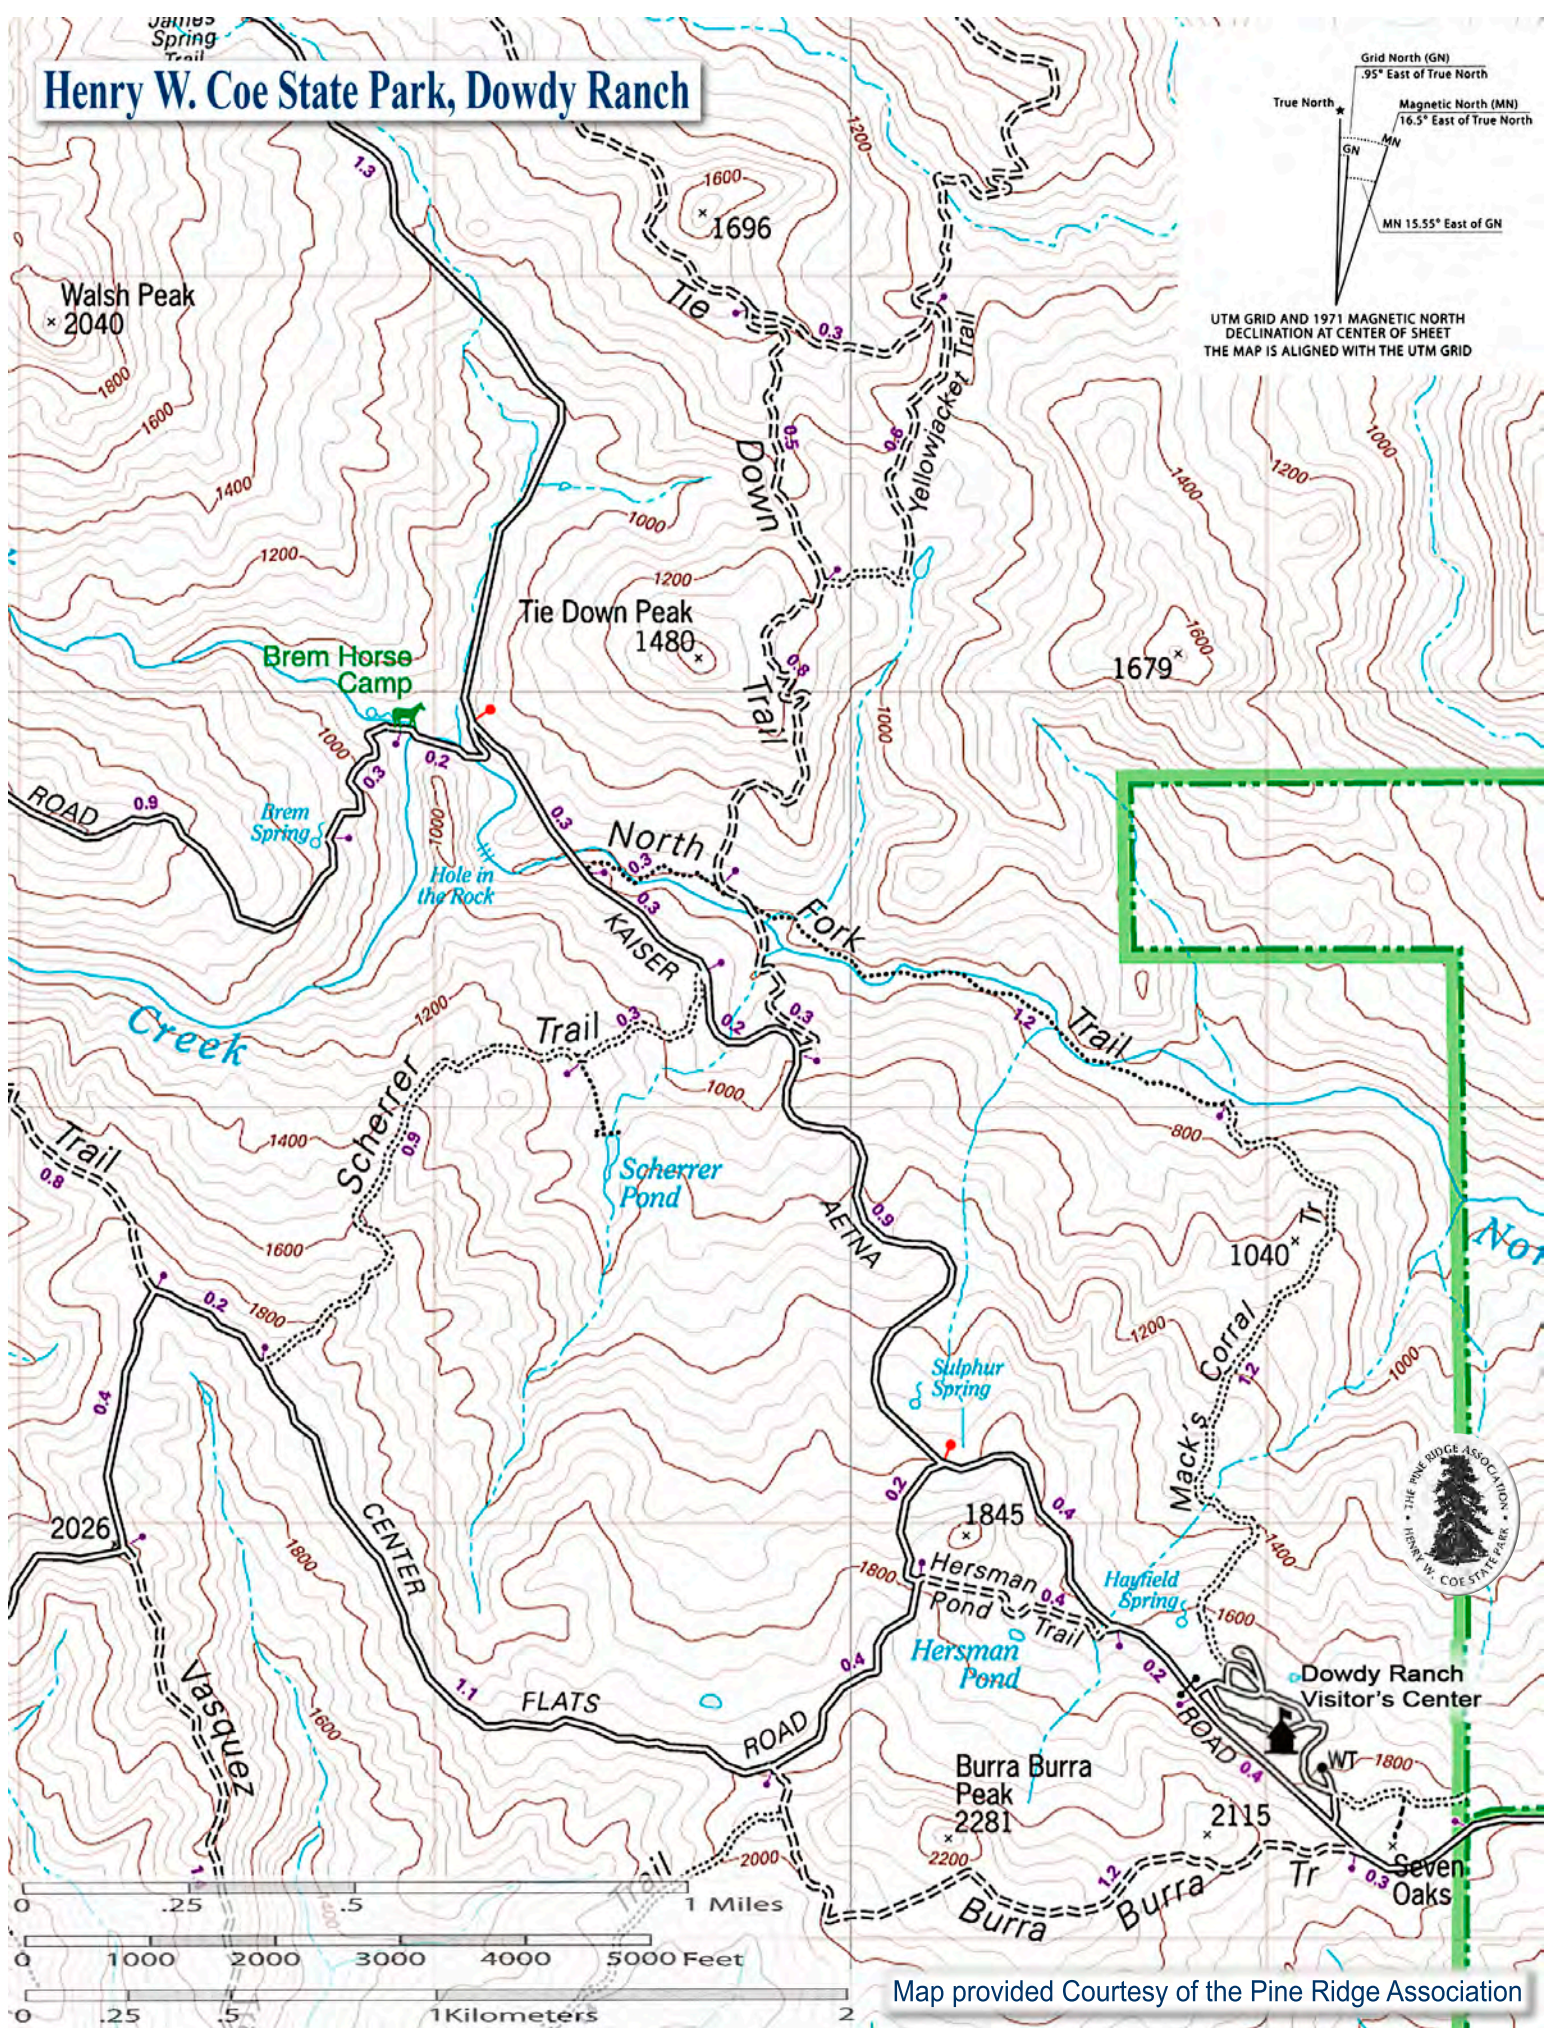

Henry W. Coe State Park, Dowdy Ranch

UTM GRID AND 1971 MAGNETIC NORTH DECLINATION AT CENTER OF SHEET THE MAP IS ALIGNED WITH THE UTM GRID

Map provided Courtesy of the Pine Ridge Association